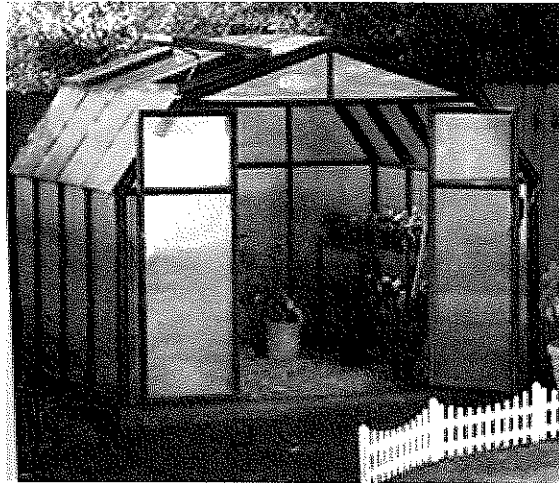

RION SALE EXTENDED!
SAVE UP TO 25% AND PICK A FREE GIFT:
Free Heater | Free Mistng System
Free Tool Organizer

Hurry,
Sale Ends
Sept. 5th
Order Now!

RION HG-20 Hobby Gardener Series Greenhouses (8' 6" x 20' 9")

8/29/2011

Twin wall light-diffusing polycarbonate panels

- Expandable - easily add extensions in the future
- Lightweight and easy to handle packaging.
- Sturdy and durable. Wind resistant. Roof tested to hold 1100 lbs of snow.
- Resin frame is maintenance free and fully insulated (aluminum frames are not)
- Comes with hinged doors
- Available in green or white
- Full 7 Year Warranty